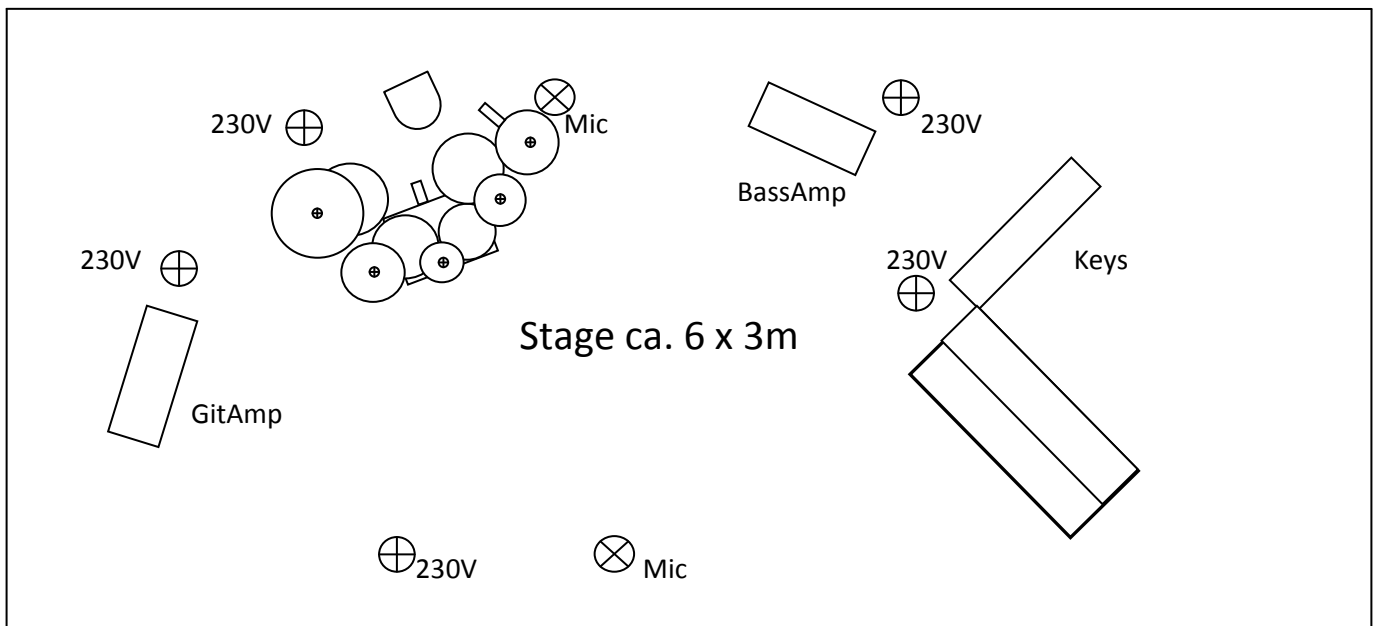

StagePlot : Triple-T

Audience

Channel List: 2 Chanel L + R

Monitor required: own Monitoring, DI`s and Microhpones.....