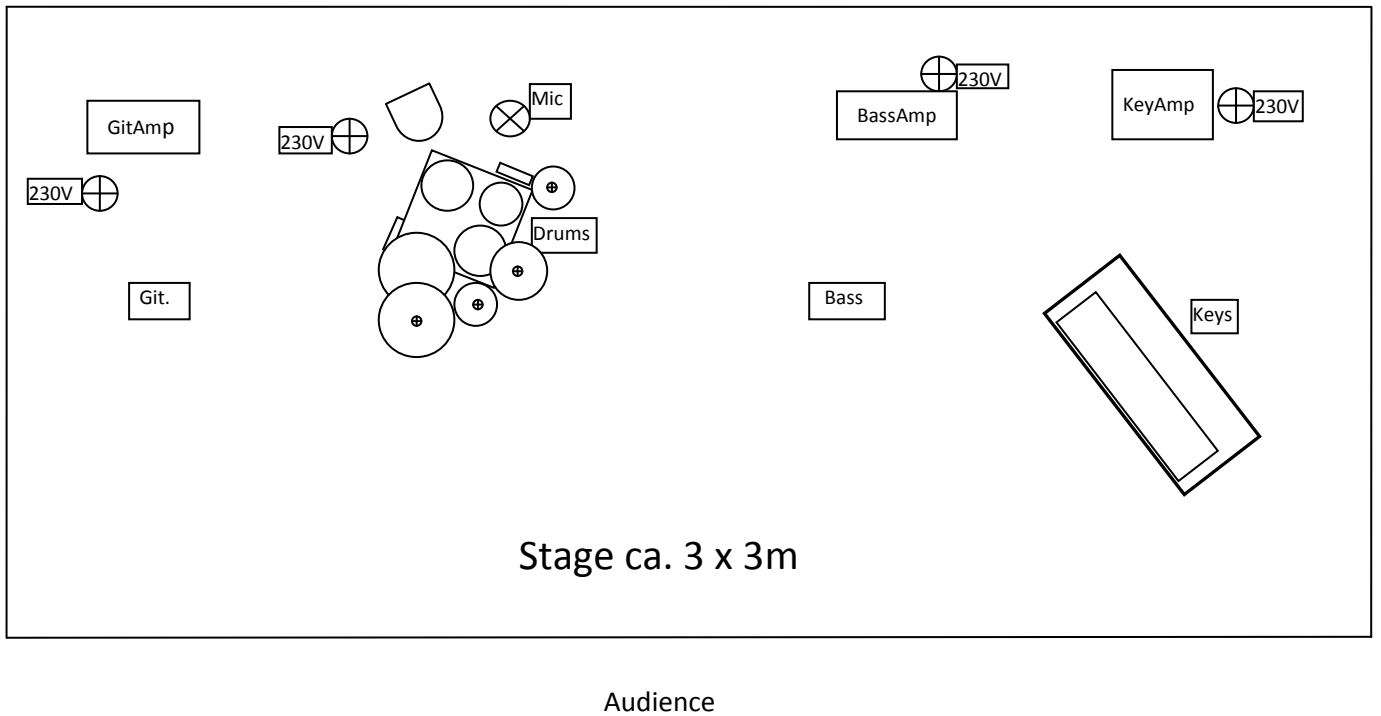

StagePlot : Triple-T Unplugged

Channel List: 2 Chanel L + R

Monitor required: no Monitoring